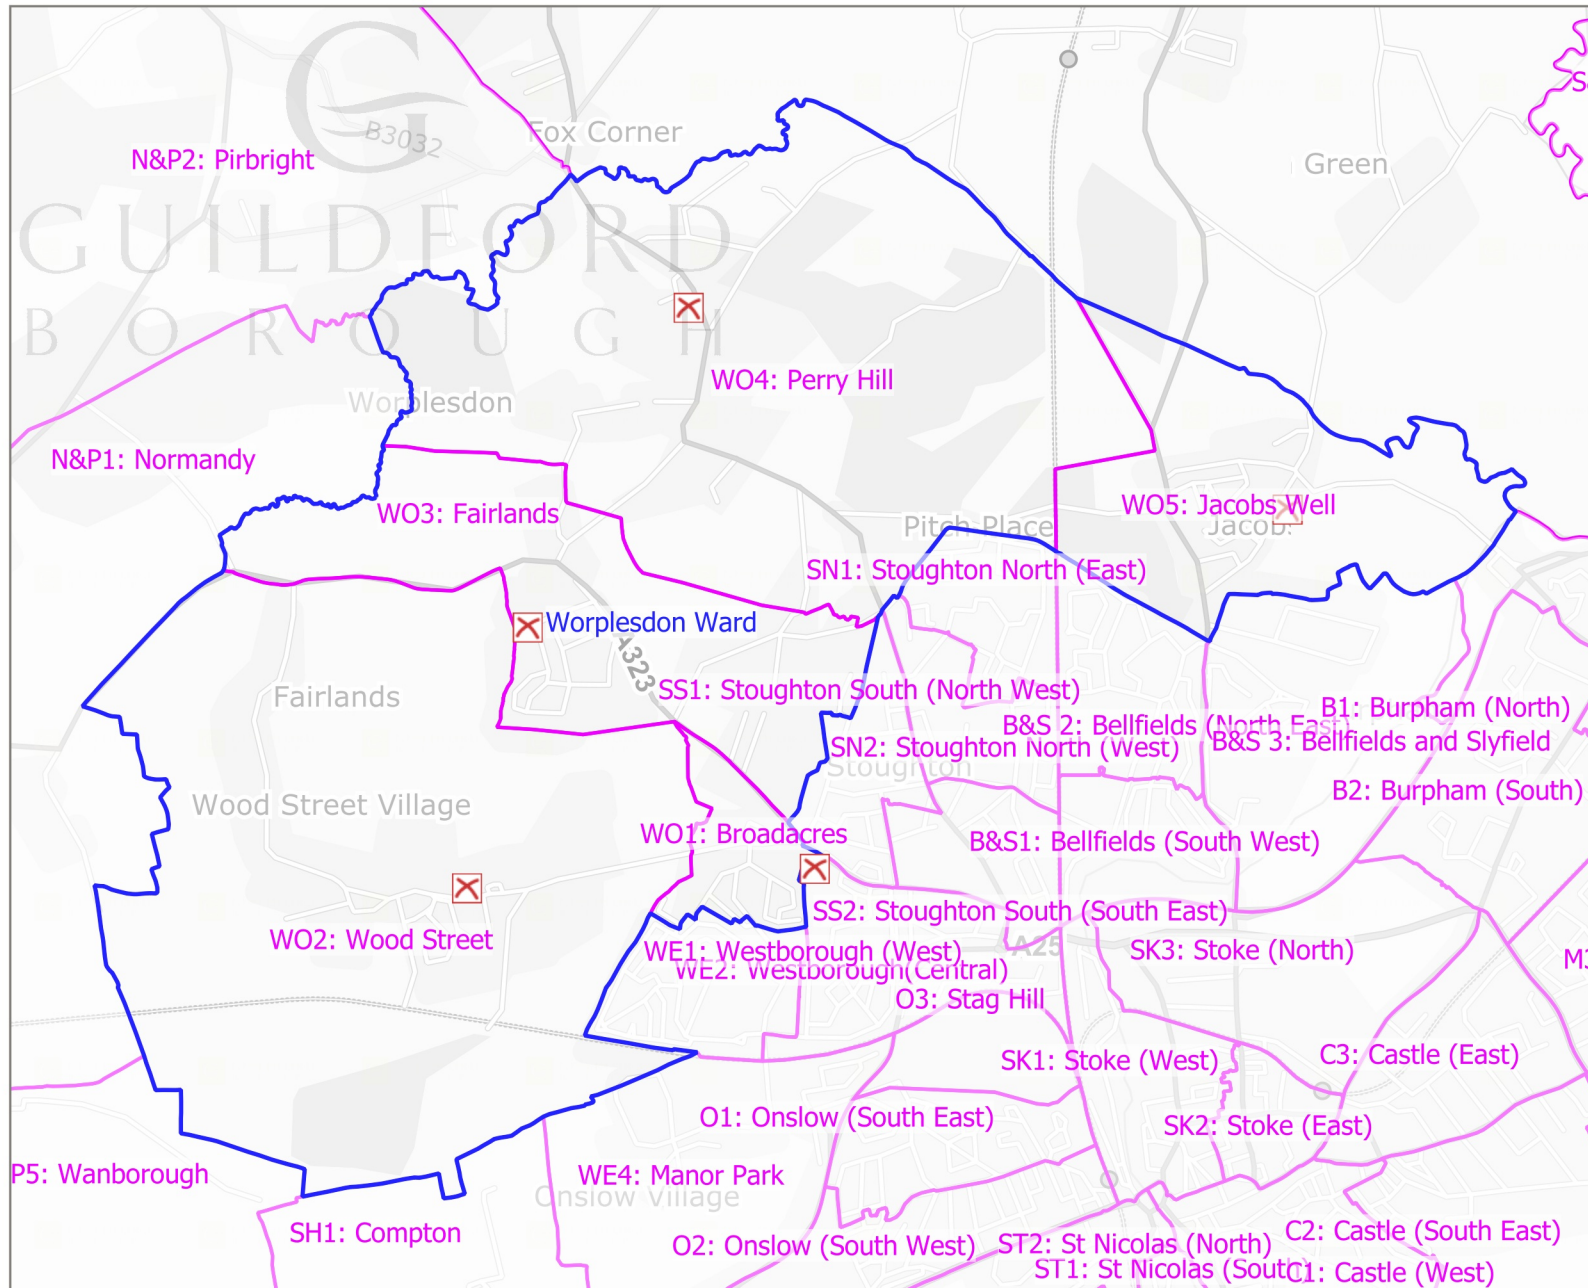

Ward and Polling District Boundaries - Worplesdon Ward

Legend

-  Ward Boundary
-  Polling District
-  Polling Station

Polling Station List

- St Mary's Church Hall
- St Alban's Church Hall
- Fairlands Community Centre
- Worplesdon Memorial Hall
- 1st Jacobs Well Scout & Guide Group HQ

Publication Date: 2022-11-25

Scale at A4:
Diagrammatic

© Crown Copyright 2022. Guildford Borough Council.
Licence No. 100019625.